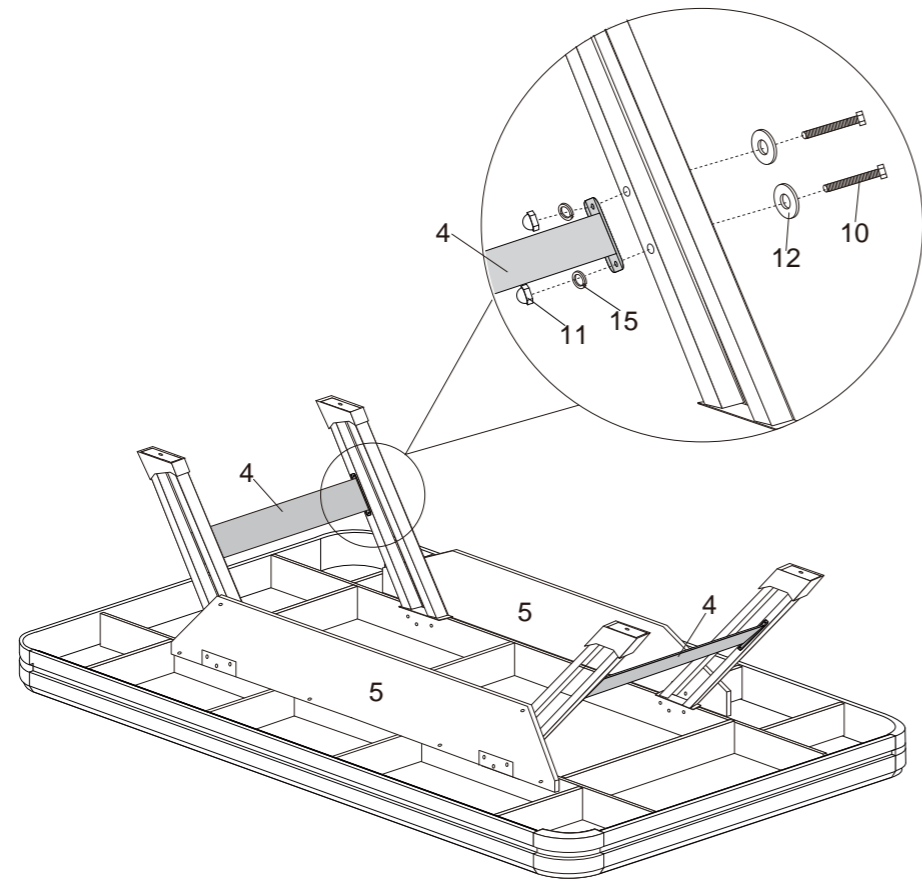

Step: 3

Step: 4

—End

POOL TABLE

Item-No: 55063.070

Parts List

#1  Main Frame 1 piece	#2  Leg A 2 pieces	#3  Leg B 2 pieces	#4  End Leg Panel 2 pieces
#5  Side Leg Panel 2 pieces	#6  Leg Cap 4 pieces	#7  Leg Leveler 4 pieces	#8  5/16" Washer 12 pieces
#9  5/16" X1-1/4" Bolt 12 pieces	#10  1/4" X2-3/4" Bolt 8 pieces	#11  1/4" Nut 12 pieces	#12  1/4" Washer 12 pieces
#13  T4X28mm Screw 12 pieces	#14  T4X12mm Screw 8 pieces	#15  1/4" Spring 12 pieces	#16  5/16" Spring 12 pieces
#17  1/4" X3" Bolt 4 pieces	#18  Wrench-A 1 piece	#19  Wrench-B 1 piece	

Step: 1

Step: 2