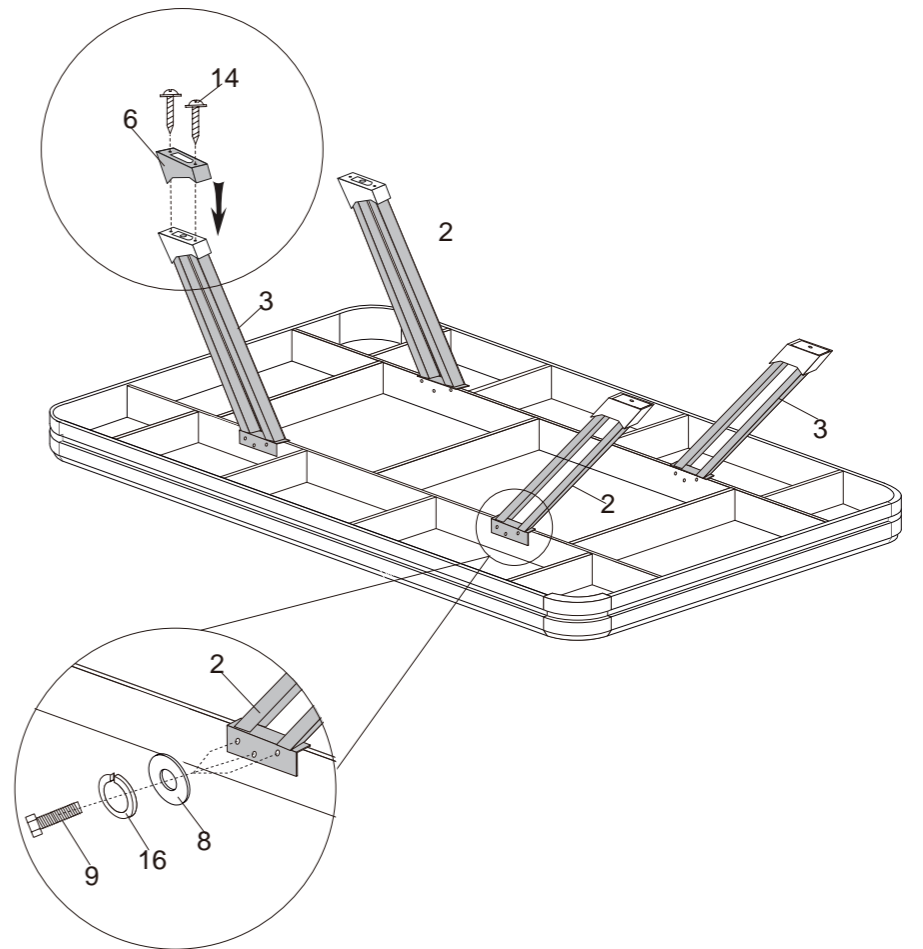

Step: 3

Step: 4

—End

POOL TABLE

Item-No: 55063.070

Parts List

#1  Main Frame 1 piece	#2  Leg A 2 pieces	#3  Leg B 2 pieces	#4  End Leg Panel 2 pieces
#5  Side Leg Panel 2 pieces	#6  Leg Cap 4 pieces	#7  Leg Leveler 4 pieces	#8  5/16" Washer 12 pieces
#9  5/16" X1-1/4" Bolt 12 pieces	#10  1/4" X2-3/4" Bolt 8 pieces	#11  1/4" Nut 12 pieces	#12  1/4" Washer 12 pieces
#13  T4X28mm Screw 12 pieces	#14  T4X12mm Screw 8 pieces	#15  1/4" Spring 12 pieces	#16  5/16" Spring 12 pieces
#17  1/4" X3" Bolt 4 pieces	#18  Wrench-A 1 piece	#19  Wrench-B 1 piece	

Step: 1

Step: 2