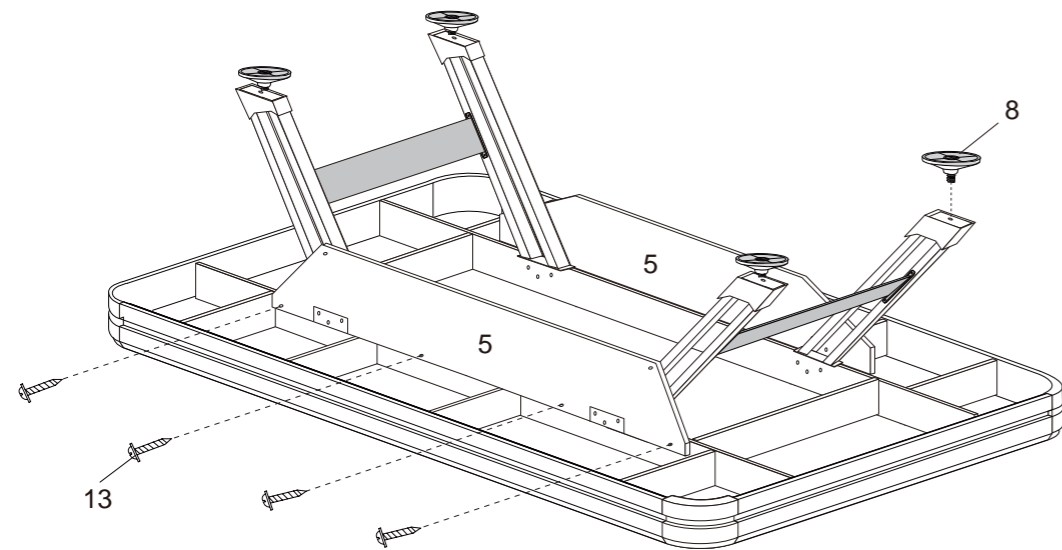

Step: 3

Step: 4

—End

POOL TABLE

Item-No: 55063.070

Parts List

#1  Main Frame 1 piece	#2  Leg A 2 pieces	#3  Leg B 2 pieces	#4  End Leg Panel 2 pieces
#5  Side Leg Panel 2 pieces	#6  Leg Cap 4 pieces	#7  Leg Leveler 4 pieces	#8  5/16" Washer 12 pieces
#9  5/16" X1-1/4" Bolt 12 pieces	#10  1/4" X2-3/4" Bolt 8 pieces	#11  1/4" Nut 12 pieces	#12  1/4" Washer 12 pieces
#13  T4X28mm Screw 12 pieces	#14  T4X12mm Screw 8 pieces	#15  1/4" Spring 12 pieces	#16  5/16" Spring 12 pieces
#17  1/4" X3" Bolt 4 pieces	#18  Wrench-A 1 piece	#19  Wrench-B 1 piece	

Step: 1

Step: 2